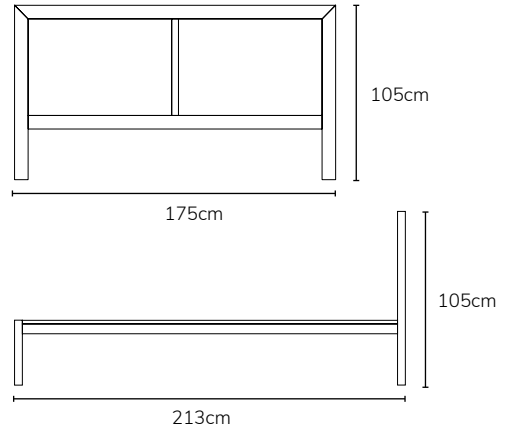

## Anya - Bed

Available in Console and Bedside

- Modern minimal design
- Panelled bed head feature
- Wide frame detail
- Solid Timber is used everywhere on this item, except the rear and side panels which are veneered to match the frame
- Solid Timber is more robust for wearing surfaces such as a table top, and the joints will withstand greater impacts or abuse
- Assembly required

IMAGE	DIMENSIONS	PRODUCT DESCRIPTION	CODE OAK
	W175 x D213 x H105cm	Anya Queen Bed	OW1164
	W205 x D213 x H105cm	Anya King Bed	OW1165