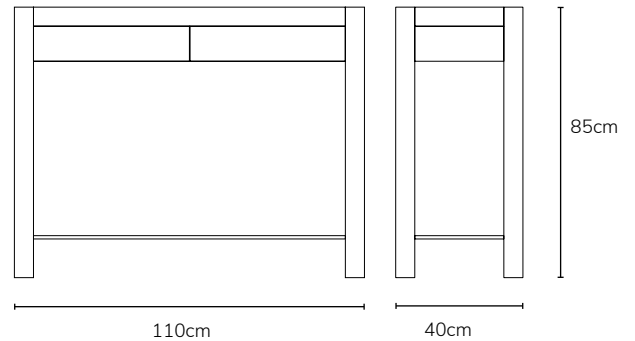

**ICON BY
DESIGN**

Anya - Console

Available in Side Table, Beds and Bedsides

- Modern minimal design
- 2 drawers with telescopic drawer runners
- Routed finger pull drawer detail
- Removable bottom shelf
- Available in Side Table, Beds and Bedsides

- Solid Timber and Timber Veneer
- The frame, legs and drawer fronts are solid oak. The table top (not the edges, which are considered part of the frame) is oak veneer, along with the side and rear panels. and bottom shelf.
- Assembly required

IMAGE	DIMENSIONS	PRODUCT DESCRIPTION	CODE OAK
	W110 x D40 x H85cm	Anya Console	OW1163

All the wearing and structural components of this item are made from Solid Timber. This makes the product far stronger, heavier and of a much higher quality.