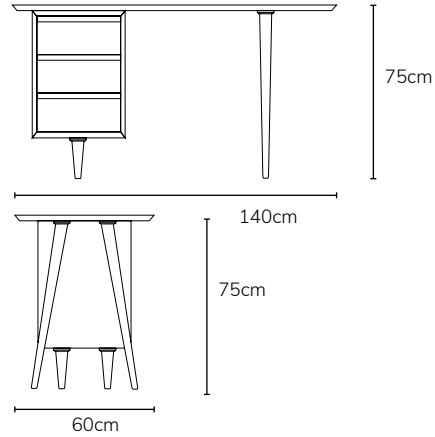

**ICON BY
DESIGN**

Bastian - Office Desk

Available as a Entertainment units, Chest and Tallboy

- Timeless elegant design
- Flexible design
- Able to switch which side the legs / drawers go
- 3 drawer storage
- Solid American Oak & Walnut

| IMAGE | DIMENSIONS | PRODUCT DESCRIPTION | CODE OAK | CODE WALNUT |
|-------|------------|---------------------|-------------|----------------|
| | | W140 x D60 x H75cm | OS1001 | OS1076 |

All the wearing and structural components of this item are made from Solid Timber. This makes the product far stronger, heavier and of a much higher quality.