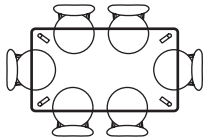

IMAGE	DIMENSIONS	PRODUCT DESCRIPTION	CODE OAK	CODE WALNUT
	W150 x D90 x H74cm	Magnus Rectangle Dining Table 150 x 90cm	OW1309	
	W160 x D90 x H74cm	Magnus Rectangle Dining Table 160 x 90cm	OW1036	OW1341
	W180 x D90 x H74cm	Magnus Rectangle Dining Table 180 x 90cm	OW1007	OW1018 W180xD100H74
	W200 x D90 x H74cm	Magnus Rectangle Dining Table 200 x 90cm	OW1000	
	W200 x D100 x H74cm	Magnus Rectangle Dining Table 200 x 100cm	OW1019	OW1353
	W240 x D100 x H74cm	Magnus Rectangle Dining Table 240 x 100cm	OW1001	OW1002
	W280 x D100 x H74cm	Magnus Rectangle Dining Table 280 x 100cm	OW1003	OW1354
	W280 x D120 x H74cm	Magnus Rectangle Dining Table 280 x 120cm	OW1228	

ICON BY
DESIGN

Magnus - Seat Placement Configuration

HENRIK

Magnus 150 x 90
Comfortable x 4

Magnus 160 x 90
Comfortable x 6

Magnus 180 x 90
Cosy x 8

Magnus 200 x 90
Comfortable x 8

Magnus 200 x 100
Comfortable x 8