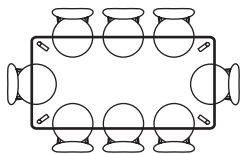

IMAGE	DIMENSIONS	PRODUCT DESCRIPTION	CODE OAK	CODE WALNUT
	W150 x D90 x H74cm	Magnus Rectangle Dining Table 150 x 90cm	OW1309	
	W160 x D90 x H74cm	Magnus Rectangle Dining Table 160 x 90cm	OW1036	OW1341
	W180 x D90 x H74cm	Magnus Rectangle Dining Table 180 x 90cm	OW1007	OW1018 W180xD100H74
	W200 x D90 x H74cm	Magnus Rectangle Dining Table 200 x 90cm	OW1000	
	W200 x D100 x H74cm	Magnus Rectangle Dining Table 200 x 100cm	OW1019	OW1353
	W240 x D100 x H74cm	Magnus Rectangle Dining Table 240 x 100cm	OW1001	OW1002
	W280 x D100 x H74cm	Magnus Rectangle Dining Table 280 x 100cm	OW1003	OW1354
	W280 x D120 x H74cm	Magnus Rectangle Dining Table 280 x 120cm	OW1228	

ICON BY
DESIGN

Magnus - Seat Placement Configuration

HENRIK

Magnus 150 x 90
Comfortable x 4

Magnus 160 x 90
Comfortable x 6

Magnus 180 x 90
Cosy x 8

Magnus 200 x 90
Comfortable x 8

Magnus 200 x 100
Comfortable x 8

Magnus 240 x 100
Cosy x 10

Magnus 280 x 100
Cosy x 12

Magnus 280 x 120
Cosy x 12

ASTRID, NESTOR, STEFAN

Magnus 150 x 90
Comfortable x 4

Magnus 160 x 90
Cosy x 6

Magnus 180 x 90
Comfortable x 6
Cosy x 8

Magnus 200 x 90
Cosy x 8

Magnus 200 x 100
Cosy x 8

Magnus 240 x 100
Comfortable x 8

Magnus 280 x 100
Comfortable x 10

Magnus 280 x 120
Comfortable x 10

ICON BY
DESIGN.

Magnus - Bench Placement Configuration

MAGNUS OAK BENCH OPTIONS