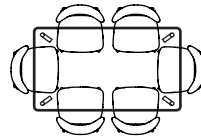

IMAGE	DIMENSIONS	PRODUCT DESCRIPTION	CODE OAK	CODE WALNUT
	W150 x D90 x H74cm	Magnus Rectangle Dining Table 150 x 90cm	OW1309	
	W160 x D90 x H74cm	Magnus Rectangle Dining Table 160 x 90cm	OW1036	OW1341
	W180 x D90 x H74cm	Magnus Rectangle Dining Table 180 x 90cm	OW1007	OW1018 W180xD100H74
	W200 x D90 x H74cm	Magnus Rectangle Dining Table 200 x 90cm	OW1000	
	W200 x D100 x H74cm	Magnus Rectangle Dining Table 200 x 100cm	OW1019	OW1353
	W240 x D100 x H74cm	Magnus Rectangle Dining Table 240 x 100cm	OW1001	OW1002
	W280 x D100 x H74cm	Magnus Rectangle Dining Table 280 x 100cm	OW1003	OW1354
	W280 x D120 x H74cm	Magnus Rectangle Dining Table 280 x 120cm	OW1228	

ICON BY
DESIGN

Magnus - Seat Placement Configuration

HENRIK

Magnus 150 x 90
Comfortable x 4

Magnus 160 x 90
Comfortable x 6

Magnus 180 x 90
Cosy x 8

Magnus 200 x 90
Comfortable x 8

Magnus 200 x 100
Comfortable x 8

Magnus 240 x 100
Cosy x 10

Magnus 280 x 100
Cosy x 12

Magnus 280 x 120
Cosy x 12

ASTRID, NESTOR, STEFAN

Magnus 150 x 90
Comfortable x 4

Magnus 160 x 90
Cosy x 6

Magnus 180 x 90
Comfortable x 6
Cosy x 8

Magnus 200 x 90
Cosy x 8

Magnus 200 x 100
Cosy x 8

Magnus 240 x 100
Comfortable x 8

Magnus 280 x 100
Comfortable x 10

Magnus 280 x 120
Comfortable x 10

ICON BY
DESIGN.

Magnus - Bench Placement Configuration

MAGNUS OAK BENCH OPTIONS