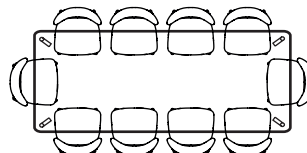

IMAGE	DIMENSIONS	PRODUCT DESCRIPTION	CODE OAK	CODE WALNUT
	W150 x D90 x H74cm	Magnus Rectangle Dining Table 150 x 90cm	OW1309	
	W160 x D90 x H74cm	Magnus Rectangle Dining Table 160 x 90cm	OW1036	OW1341
	W180 x D90 x H74cm	Magnus Rectangle Dining Table 180 x 90cm	OW1007	OW1018 W180xD100H74
	W200 x D90 x H74cm	Magnus Rectangle Dining Table 200 x 90cm	OW1000	
	W200 x D100 x H74cm	Magnus Rectangle Dining Table 200 x 100cm	OW1019	OW1353
	W240 x D100 x H74cm	Magnus Rectangle Dining Table 240 x 100cm	OW1001	OW1002
	W280 x D100 x H74cm	Magnus Rectangle Dining Table 280 x 100cm	OW1003	OW1354
	W280 x D120 x H74cm	Magnus Rectangle Dining Table 280 x 120cm	OW1228	

ICON BY
DESIGN

Magnus - Seat Placement Configuration

HENRIK

Magnus 150 x 90
Comfortable x 4

Magnus 160 x 90
Comfortable x 6

Magnus 180 x 90
Cosy x 8

Magnus 200 x 90
Comfortable x 8

Magnus 200 x 100
Comfortable x 8

Magnus 240 x 100
Cosy x 10

Magnus 280 x 100
Cosy x 12

Magnus 280 x 120
Cosy x 12

ASTRID, NESTOR, STEFAN

Magnus 150 x 90
Comfortable x 4

Magnus 160 x 90
Cosy x 6

Magnus 180 x 90
Comfortable x 6
Cosy x 8

Magnus 200 x 90
Cosy x 8

Magnus 200 x 100
Cosy x 8

Magnus 240 x 100
Comfortable x 8

Magnus 280 x 100
Comfortable x 10

Magnus 280 x 120
Comfortable x 10

ICON BY
DESIGN.

Magnus - Bench Placement Configuration

MAGNUS OAK BENCH OPTIONS