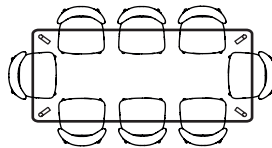

IMAGE	DIMENSIONS	PRODUCT DESCRIPTION	CODE OAK	CODE WALNUT
	W150 x D90 x H74cm	Magnus Rectangle Dining Table 150 x 90cm	OW1309	
	W160 x D90 x H74cm	Magnus Rectangle Dining Table 160 x 90cm	OW1036	OW1341
	W180 x D90 x H74cm	Magnus Rectangle Dining Table 180 x 90cm	OW1007	OW1018 W180xD100H74
	W200 x D90 x H74cm	Magnus Rectangle Dining Table 200 x 90cm	OW1000	
	W200 x D100 x H74cm	Magnus Rectangle Dining Table 200 x 100cm	OW1019	OW1353
	W240 x D100 x H74cm	Magnus Rectangle Dining Table 240 x 100cm	OW1001	OW1002
	W280 x D100 x H74cm	Magnus Rectangle Dining Table 280 x 100cm	OW1003	OW1354
	W280 x D120 x H74cm	Magnus Rectangle Dining Table 280 x 120cm	OW1228	

ICON BY
DESIGN

Magnus - Seat Placement Configuration

HENRIK

Magnus 150 x 90
Comfortable x 4

Magnus 160 x 90
Comfortable x 6

Magnus 180 x 90
Cosy x 8

Magnus 200 x 90
Comfortable x 8

Magnus 200 x 100
Comfortable x 8

Magnus 240 x 100
Cosy x 10

Magnus 280 x 100
Cosy x 12

Magnus 280 x 120
Cosy x 12

ASTRID, NESTOR, STEFAN

Magnus 150 x 90
Comfortable x 4

Magnus 160 x 90
Cosy x 6

Magnus 180 x 90
Comfortable x 6
Cosy x 8

Magnus 200 x 90
Cosy x 8

Magnus 200 x 100
Cosy x 8

Magnus 240 x 100
Comfortable x 8

Magnus 280 x 100
Comfortable x 10

Magnus 280 x 120
Comfortable x 10

ICON BY
DESIGN.

Magnus - Bench Placement Configuration

MAGNUS OAK BENCH OPTIONS