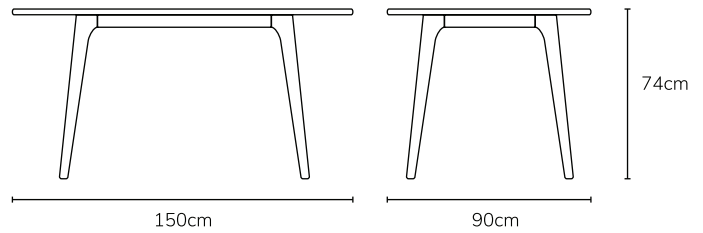

**ICON BY
DESIGN**

Magnus - Dining Table - Rectangle

Available in other shapes: Round, Oval and Square

- Scandinavian inspired design
- Table has a sense of balance and harmony with no over design elements
- Soft rounded edges
- Solid American Oak or Solid American Walnut

- One of high-grade furniture's most coveted materials
- Great for structural strength and wearing surfaces
- A choice material for high-end furniture, favoured for its exquisite natural wood patterns
- Assembly required

IMAGE	DIMENSIONS	PRODUCT DESCRIPTION	CODE OAK	CODE WALNUT
	W150 x D90 x H74cm	Magnus Rectangle Dining Table 150 x 90cm	OW1309	
	W160 x D90 x H74cm	Magnus Rectangle Dining Table 160 x 90cm	OW1036	OW1341
	W180 x D90 x H74cm	Magnus Rectangle Dining Table 180 x 90cm	OW1007	OW1018 W180xD100H74
	W200 x D90 x H74cm	Magnus Rectangle Dining Table 200 x 90cm	OW1000	
	W200 x D100 x H74cm	Magnus Rectangle Dining Table 200 x 100cm	OW1019	OW1353
	W240 x D100 x H74cm	Magnus Rectangle Dining Table 240 x 100cm	OW1001	OW1002
	W280 x D100 x H74cm	Magnus Rectangle Dining Table 280 x 100cm	OW1003	OW1354
	W280 x D120 x H74cm	Magnus Rectangle Dining Table 280 x 120cm	OW1228