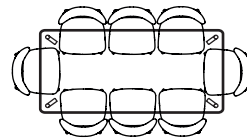

IMAGE	DIMENSIONS	PRODUCT DESCRIPTION	CODE OAK	CODE WALNUT
	W150 x D90 x H74cm	Magnus Rectangle Dining Table 150 x 90cm	OW1309	
	W160 x D90 x H74cm	Magnus Rectangle Dining Table 160 x 90cm	OW1036	OW1341
	W180 x D90 x H74cm	Magnus Rectangle Dining Table 180 x 90cm	OW1007	OW1018 W180xD100H74
	W200 x D90 x H74cm	Magnus Rectangle Dining Table 200 x 90cm	OW1000	
	W200 x D100 x H74cm	Magnus Rectangle Dining Table 200 x 100cm	OW1019	OW1353
	W240 x D100 x H74cm	Magnus Rectangle Dining Table 240 x 100cm	OW1001	OW1002
	W280 x D100 x H74cm	Magnus Rectangle Dining Table 280 x 100cm	OW1003	OW1354
	W280 x D120 x H74cm	Magnus Rectangle Dining Table 280 x 120cm	OW1228	

ICON BY
DESIGN

Magnus - Seat Placement Configuration

HENRIK

Magnus 150 x 90
Comfortable x 4

Magnus 160 x 90
Comfortable x 6

Magnus 180 x 90
Cosy x 8

Magnus 200 x 90
Comfortable x 8

Magnus 200 x 100
Comfortable x 8

Magnus 240 x 100
Cosy x 10

Magnus 280 x 100
Cosy x 12

Magnus 280 x 120
Cosy x 12

ASTRID, NESTOR, STEFAN

Magnus 150 x 90
Comfortable x 4

Magnus 160 x 90
Cosy x 6

Magnus 180 x 90
Comfortable x 6
Cosy x 8

Magnus 200 x 90
Cosy x 8

Magnus 200 x 100
Cosy x 8

Magnus 240 x 100
Comfortable x 8

Magnus 280 x 100
Comfortable x 10

Magnus 280 x 120
Comfortable x 10

ICON BY
DESIGN.

Magnus - Bench Placement Configuration

MAGNUS OAK BENCH OPTIONS