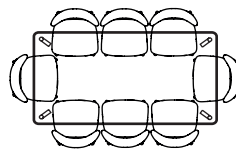

IMAGE	DIMENSIONS	PRODUCT DESCRIPTION	CODE OAK	CODE WALNUT
	W150 x D90 x H74cm	Magnus Rectangle Dining Table 150 x 90cm	OW1309	
	W160 x D90 x H74cm	Magnus Rectangle Dining Table 160 x 90cm	OW1036	OW1341
	W180 x D90 x H74cm	Magnus Rectangle Dining Table 180 x 90cm	OW1007	OW1018 W180xD100H74
	W200 x D90 x H74cm	Magnus Rectangle Dining Table 200 x 90cm	OW1000	
	W200 x D100 x H74cm	Magnus Rectangle Dining Table 200 x 100cm	OW1019	OW1353
	W240 x D100 x H74cm	Magnus Rectangle Dining Table 240 x 100cm	OW1001	OW1002
	W280 x D100 x H74cm	Magnus Rectangle Dining Table 280 x 100cm	OW1003	OW1354
	W280 x D120 x H74cm	Magnus Rectangle Dining Table 280 x 120cm	OW1228	

ICON BY
DESIGN

Magnus - Seat Placement Configuration

HENRIK

Magnus 150 x 90
Comfortable x 4

Magnus 160 x 90
Comfortable x 6

Magnus 180 x 90
Cosy x 8

Magnus 200 x 90
Comfortable x 8

Magnus 200 x 100
Comfortable x 8

Magnus 240 x 100
Cosy x 10

Magnus 280 x 100
Cosy x 12

Magnus 280 x 120
Cosy x 12

ASTRID, NESTOR, STEFAN

Magnus 150 x 90
Comfortable x 4

Magnus 160 x 90
Cosy x 6

Magnus 180 x 90
Comfortable x 6
Cosy x 8

Magnus 200 x 90
Cosy x 8

Magnus 200 x 100
Cosy x 8

Magnus 240 x 100
Comfortable x 8

Magnus 280 x 100
Comfortable x 10

Magnus 280 x 120
Comfortable x 10

ICON BY
DESIGN.

Magnus - Bench Placement Configuration

MAGNUS OAK BENCH OPTIONS