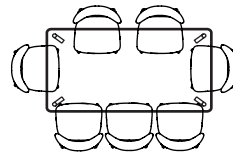

IMAGE	DIMENSIONS	PRODUCT DESCRIPTION	CODE OAK	CODE WALNUT
	W150 x D90 x H74cm	Magnus Rectangle Dining Table 150 x 90cm	OW1309	
	W160 x D90 x H74cm	Magnus Rectangle Dining Table 160 x 90cm	OW1036	OW1341
	W180 x D90 x H74cm	Magnus Rectangle Dining Table 180 x 90cm	OW1007	OW1018 W180xD100H74
	W200 x D90 x H74cm	Magnus Rectangle Dining Table 200 x 90cm	OW1000	
	W200 x D100 x H74cm	Magnus Rectangle Dining Table 200 x 100cm	OW1019	OW1353
	W240 x D100 x H74cm	Magnus Rectangle Dining Table 240 x 100cm	OW1001	OW1002
	W280 x D100 x H74cm	Magnus Rectangle Dining Table 280 x 100cm	OW1003	OW1354
	W280 x D120 x H74cm	Magnus Rectangle Dining Table 280 x 120cm	OW1228	

ICON BY
DESIGN

Magnus - Seat Placement Configuration

HENRIK

Magnus 150 x 90
Comfortable x 4

Magnus 160 x 90
Comfortable x 6

Magnus 180 x 90
Cosy x 8

Magnus 200 x 90
Comfortable x 8

Magnus 200 x 100
Comfortable x 8

Magnus 240 x 100
Cosy x 10

Magnus 280 x 100
Cosy x 12

Magnus 280 x 120
Cosy x 12

ASTRID, NESTOR, STEFAN

Magnus 150 x 90
Comfortable x 4

Magnus 160 x 90
Cosy x 6

Magnus 180 x 90
Comfortable x 6
Cosy x 8

Magnus 200 x 90
Cosy x 8

Magnus 200 x 100
Cosy x 8

Magnus 240 x 100
Comfortable x 8

Magnus 280 x 100
Comfortable x 10

Magnus 280 x 120
Comfortable x 10

ICON BY
DESIGN.

Magnus - Bench Placement Configuration

MAGNUS OAK BENCH OPTIONS