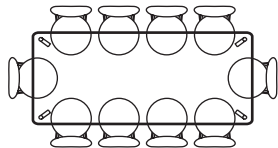

IMAGE	DIMENSIONS	PRODUCT DESCRIPTION	CODE OAK	CODE WALNUT
	W150 x D90 x H74cm	Magnus Rectangle Dining Table 150 x 90cm	OW1309	
	W160 x D90 x H74cm	Magnus Rectangle Dining Table 160 x 90cm	OW1036	OW1341
	W180 x D90 x H74cm	Magnus Rectangle Dining Table 180 x 90cm	OW1007	OW1018 W180xD100H74
	W200 x D90 x H74cm	Magnus Rectangle Dining Table 200 x 90cm	OW1000	
	W200 x D100 x H74cm	Magnus Rectangle Dining Table 200 x 100cm	OW1019	OW1353
	W240 x D100 x H74cm	Magnus Rectangle Dining Table 240 x 100cm	OW1001	OW1002
	W280 x D100 x H74cm	Magnus Rectangle Dining Table 280 x 100cm	OW1003	OW1354
	W280 x D120 x H74cm	Magnus Rectangle Dining Table 280 x 120cm	OW1228	

ICON BY
DESIGN

Magnus - Seat Placement Configuration

HENRIK

Magnus 150 x 90
Comfortable x 4

Magnus 160 x 90
Comfortable x 6

Magnus 180 x 90
Cosy x 8

Magnus 200 x 90
Comfortable x 8

Magnus 200 x 100
Comfortable x 8

Magnus 240 x 100
Cosy x 10

Magnus 280 x 100
Cosy x 12

Magnus 280 x 120
Cosy x 12

ASTRID, NESTOR, STEFAN

Magnus 150 x 90
Comfortable x 4

Magnus 160 x 90
Cosy x 6

Magnus 180 x 90
Comfortable x 6
Cosy x 8

Magnus 200 x 90
Cosy x 8

Magnus 200 x 100
Cosy x 8

Magnus 240 x 100
Comfortable x 8

Magnus 280 x 100
Comfortable x 10

Magnus 280 x 120
Comfortable x 10

ICON BY
DESIGN.

Magnus - Bench Placement Configuration

MAGNUS OAK BENCH OPTIONS