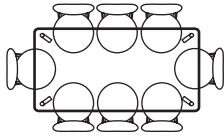

IMAGE	DIMENSIONS	PRODUCT DESCRIPTION	CODE OAK	CODE WALNUT
	W150 x D90 x H74cm	Magnus Rectangle Dining Table 150 x 90cm	OW1309	
	W160 x D90 x H74cm	Magnus Rectangle Dining Table 160 x 90cm	OW1036	OW1341
	W180 x D90 x H74cm	Magnus Rectangle Dining Table 180 x 90cm	OW1007	OW1018 W180xD100H74
	W200 x D90 x H74cm	Magnus Rectangle Dining Table 200 x 90cm	OW1000	
	W200 x D100 x H74cm	Magnus Rectangle Dining Table 200 x 100cm	OW1019	OW1353
	W240 x D100 x H74cm	Magnus Rectangle Dining Table 240 x 100cm	OW1001	OW1002
	W280 x D100 x H74cm	Magnus Rectangle Dining Table 280 x 100cm	OW1003	OW1354
	W280 x D120 x H74cm	Magnus Rectangle Dining Table 280 x 120cm	OW1228	

ICON BY
DESIGN

Magnus - Seat Placement Configuration

HENRIK

Magnus 150 x 90
Comfortable x 4

Magnus 160 x 90
Comfortable x 6

Magnus 180 x 90
Cosy x 8

Magnus 200 x 90
Comfortable x 8

Magnus 200 x 100
Comfortable x 8

Magnus 240 x 100
Cosy x 10

Magnus 280 x 100
Cosy x 12

Magnus 280 x 120
Cosy x 12

ASTRID, NESTOR, STEFAN

Magnus 150 x 90
Comfortable x 4

Magnus 160 x 90
Cosy x 6

Magnus 180 x 90
Comfortable x 6
Cosy x 8

Magnus 200 x 90
Cosy x 8

Magnus 200 x 100
Cosy x 8

Magnus 240 x 100
Comfortable x 8

Magnus 280 x 100
Comfortable x 10

Magnus 280 x 120
Comfortable x 10

ICON BY
DESIGN.

Magnus - Bench Placement Configuration

MAGNUS OAK BENCH OPTIONS