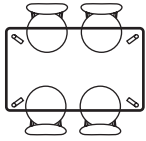

ICON BY
DESIGN

Magnus - Seat Placement Configuration

HENRIK

Magnus 150 x 90
Comfortable x 4