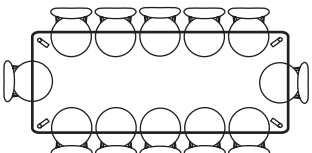

IMAGE	DIMENSIONS	PRODUCT DESCRIPTION	CODE OAK	CODE WALNUT
	W150 x D90 x H74cm	Magnus Rectangle Dining Table 150 x 90cm	OW1309	
	W160 x D90 x H74cm	Magnus Rectangle Dining Table 160 x 90cm	OW1036	OW1341
	W180 x D90 x H74cm	Magnus Rectangle Dining Table 180 x 90cm	OW1007	OW1018 W180xD100H74
	W200 x D90 x H74cm	Magnus Rectangle Dining Table 200 x 90cm	OW1000	
	W200 x D100 x H74cm	Magnus Rectangle Dining Table 200 x 100cm	OW1019	OW1353
	W240 x D100 x H74cm	Magnus Rectangle Dining Table 240 x 100cm	OW1001	OW1002
	W280 x D100 x H74cm	Magnus Rectangle Dining Table 280 x 100cm	OW1003	OW1354
	W280 x D120 x H74cm	Magnus Rectangle Dining Table 280 x 120cm	OW1228	

ICON BY
DESIGN

Magnus - Seat Placement Configuration

HENRIK

Magnus 150 x 90
Comfortable x 4

Magnus 160 x 90
Comfortable x 6

Magnus 180 x 90
Cosy x 8

Magnus 200 x 90
Comfortable x 8

Magnus 200 x 100
Comfortable x 8

Magnus 240 x 100
Cosy x 10

Magnus 280 x 100
Cosy x 12

Magnus 280 x 120
Cosy x 12

ASTRID, NESTOR, STEFAN

Magnus 150 x 90
Comfortable x 4

Magnus 160 x 90
Cosy x 6

Magnus 180 x 90
Comfortable x 6
Cosy x 8

Magnus 200 x 90
Cosy x 8

Magnus 200 x 100
Cosy x 8

Magnus 240 x 100
Comfortable x 8

Magnus 280 x 100
Comfortable x 10

Magnus 280 x 120
Comfortable x 10

ICON BY
DESIGN.

Magnus - Bench Placement Configuration

MAGNUS OAK BENCH OPTIONS