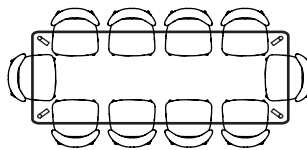

IMAGE	DIMENSIONS	PRODUCT DESCRIPTION	CODE OAK	CODE WALNUT
	W150 x D90 x H74cm	Magnus Rectangle Dining Table 150 x 90cm	OW1309	
	W160 x D90 x H74cm	Magnus Rectangle Dining Table 160 x 90cm	OW1036	OW1341
	W180 x D90 x H74cm	Magnus Rectangle Dining Table 180 x 90cm	OW1007	OW1018 W180xD100H74
	W200 x D90 x H74cm	Magnus Rectangle Dining Table 200 x 90cm	OW1000	
	W200 x D100 x H74cm	Magnus Rectangle Dining Table 200 x 100cm	OW1019	OW1353
	W240 x D100 x H74cm	Magnus Rectangle Dining Table 240 x 100cm	OW1001	OW1002
	W280 x D100 x H74cm	Magnus Rectangle Dining Table 280 x 100cm	OW1003	OW1354
	W280 x D120 x H74cm	Magnus Rectangle Dining Table 280 x 120cm	OW1228	

ICON BY
DESIGN

Magnus - Seat Placement Configuration

HENRIK

Magnus 150 x 90
Comfortable x 4

Magnus 160 x 90
Comfortable x 6

Magnus 180 x 90
Cosy x 8

Magnus 200 x 90
Comfortable x 8

Magnus 200 x 100
Comfortable x 8

Magnus 240 x 100
Cosy x 10

Magnus 280 x 100
Cosy x 12

Magnus 280 x 120
Cosy x 12

ASTRID, NESTOR, STEFAN

Magnus 150 x 90
Comfortable x 4

Magnus 160 x 90
Cosy x 6

Magnus 180 x 90
Comfortable x 6
Cosy x 8

Magnus 200 x 90
Cosy x 8

Magnus 200 x 100
Cosy x 8

Magnus 240 x 100
Comfortable x 8

Magnus 280 x 100
Comfortable x 10

Magnus 280 x 120
Comfortable x 10

ICON BY
DESIGN.

Magnus - Bench Placement Configuration

MAGNUS OAK BENCH OPTIONS