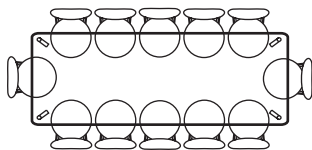

IMAGE	DIMENSIONS	PRODUCT DESCRIPTION	CODE OAK	CODE WALNUT
	W150 x D90 x H74cm	Magnus Rectangle Dining Table 150 x 90cm	OW1309	
	W160 x D90 x H74cm	Magnus Rectangle Dining Table 160 x 90cm	OW1036	OW1341
	W180 x D90 x H74cm	Magnus Rectangle Dining Table 180 x 90cm	OW1007	OW1018 W180xD100H74
	W200 x D90 x H74cm	Magnus Rectangle Dining Table 200 x 90cm	OW1000	
	W200 x D100 x H74cm	Magnus Rectangle Dining Table 200 x 100cm	OW1019	OW1353
	W240 x D100 x H74cm	Magnus Rectangle Dining Table 240 x 100cm	OW1001	OW1002
	W280 x D100 x H74cm	Magnus Rectangle Dining Table 280 x 100cm	OW1003	OW1354
	W280 x D120 x H74cm	Magnus Rectangle Dining Table 280 x 120cm	OW1228	

ICON BY
DESIGN

Magnus - Seat Placement Configuration

HENRIK

Magnus 150 x 90
Comfortable x 4

Magnus 160 x 90
Comfortable x 6

Magnus 180 x 90
Cosy x 8

Magnus 200 x 90
Comfortable x 8

Magnus 200 x 100
Comfortable x 8

Magnus 240 x 100
Cosy x 10

Magnus 280 x 100
Cosy x 12

Magnus 280 x 120
Cosy x 12

ASTRID, NESTOR, STEFAN

Magnus 150 x 90
Comfortable x 4

Magnus 160 x 90
Cosy x 6

Magnus 180 x 90
Comfortable x 6
Cosy x 8

Magnus 200 x 90
Cosy x 8

Magnus 200 x 100
Cosy x 8

Magnus 240 x 100
Comfortable x 8

Magnus 280 x 100
Comfortable x 10

Magnus 280 x 120
Comfortable x 10

ICON BY
DESIGN.

Magnus - Bench Placement Configuration

MAGNUS OAK BENCH OPTIONS