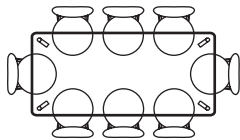

IMAGE	DIMENSIONS	PRODUCT DESCRIPTION	CODE OAK	CODE WALNUT
	W150 x D90 x H74cm	Magnus Rectangle Dining Table 150 x 90cm	OW1309	
	W160 x D90 x H74cm	Magnus Rectangle Dining Table 160 x 90cm	OW1036	OW1341
	W180 x D90 x H74cm	Magnus Rectangle Dining Table 180 x 90cm	OW1007	OW1018 W180xD100H74
	W200 x D90 x H74cm	Magnus Rectangle Dining Table 200 x 90cm	OW1000	
	W200 x D100 x H74cm	Magnus Rectangle Dining Table 200 x 100cm	OW1019	OW1353
	W240 x D100 x H74cm	Magnus Rectangle Dining Table 240 x 100cm	OW1001	OW1002
	W280 x D100 x H74cm	Magnus Rectangle Dining Table 280 x 100cm	OW1003	OW1354
	W280 x D120 x H74cm	Magnus Rectangle Dining Table 280 x 120cm	OW1228	

ICON BY
DESIGN

Magnus - Seat Placement Configuration

HENRIK

Magnus 150 x 90
Comfortable x 4

Magnus 160 x 90
Comfortable x 6

Magnus 180 x 90
Cosy x 8

Magnus 200 x 90
Comfortable x 8

Magnus 200 x 100
Comfortable x 8

Magnus 240 x 100
Cosy x 10

Magnus 280 x 100
Cosy x 12

Magnus 280 x 120
Cosy x 12

ASTRID, NESTOR, STEFAN

Magnus 150 x 90
Comfortable x 4

Magnus 160 x 90
Cosy x 6

Magnus 180 x 90
Comfortable x 6
Cosy x 8

Magnus 200 x 90
Cosy x 8