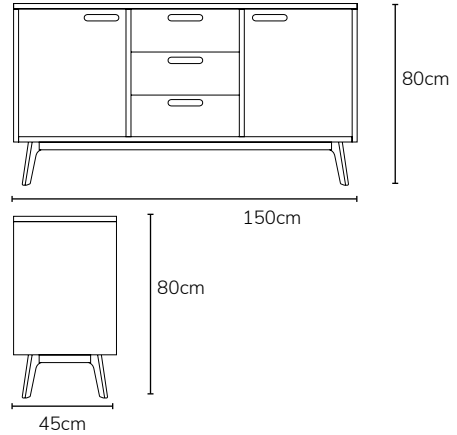

**ICON BY
DESIGN**

Maximus - Sideboards

Available in Bedside Tables

- Minimal clean lines
- Router drawer details
- Angled legs
- Also available in a Bedside Tables
- Solid American Oak or American Walnut

- Solid Timber Construction
- One of high-grade furniture's most coveted materials. Great for structural strength and wearing surfaces
- Assembly required

IMAGE	DIMENSIONS	PRODUCT DESCRIPTION	CODE OAK	CODE WALNUT
	W150 x D45 x H80cm	Maximus Sideboard W150 x D45	OW1308	
	W100 x D45 x H80cm	Maximus Sideboard W100 x D45	OW1037	OW1348