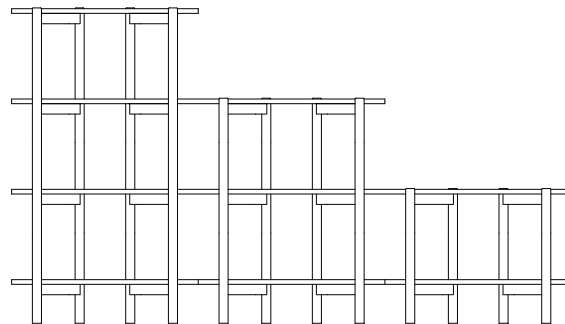

**ICON BY
DESIGN**

Olivia - Shelving Units

Available American Oak and Walnut

72cm

122cm

35cm

144cm

122cm

35cm

216cm

122cm

35cm

- Contemporary design
- Stunning curved joinery feature
- Solid American oak/walnut
- Isosceles Trapezoid Design for optimal stability
- Custom configurations available

- Solid timber construction
- Stronger, heavier and of a much higher quality than veneered wood or MDF
- Assembly required
- Modular construction
- Ask our team for assistance with custom projects

**ICON BY
DESIGN**

Olivia - Shelving Units

IMAGE	DIMENSIONS	PRODUCT DESCRIPTION	CODE OAK	CODE WALNUT
	W72 x H52 x D35cm	Olivia Solid Oak Display Shelf 2 x 2	OS1133	OS1148
	W72 x H87 x D35cm	Olivia Solid Oak Display Shelf 2 x 3	OS1134	OS1149
	W72 x H122 x D35cm	Olivia Solid Oak Display Shelf 2 x 4	OS1135	OS1150
	W72 x H157 x D35cm	Olivia Solid Oak Display Shelf 2 x 5	OS1136	OS1151
	W72 x H192 x D35cm	Olivia Solid Oak Display Shelf 2 x 6	OS1137	OS1152
	W144x H52 x D35cm	Olivia Solid Oak Display Shelf 4 x 2	OS1138	OS1153
	W144 x H87 x D35cm	Olivia Solid Oak Display Shelf 4 x 3	OS1139	OS1154
	W144 x H122 x D35cm	Olivia Solid Oak Display Shelf 4 x 4	OS1140	OS1155
	W144 x H157 x D35cm	Olivia Solid Oak Display Shelf 4 x 5	OS1141	OS1156
	W144 x H192 x D35cm	Olivia Solid Oak Display Shelf 4 x 6	OS1142	OS1157