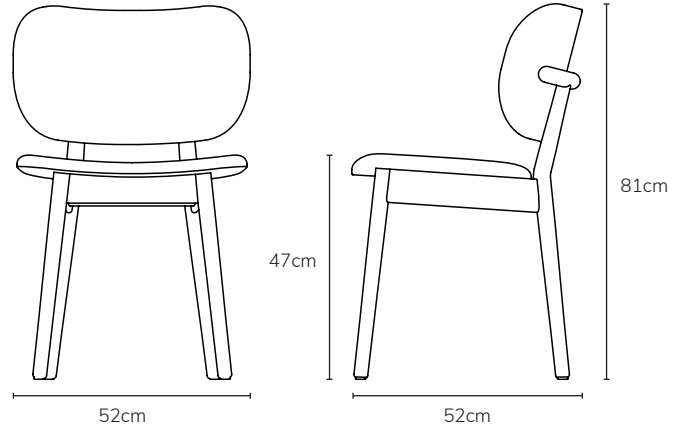

## Stefan - Dining Chair

Available in solid Oak: in Fabric; Now also available in Walnut

- Contemporary Scandi style
- Padded seat
- Curved padded back rest
- Solid Timber Construction
- Approx. seat height 47cm
- No assembly required

COLOUR	DIMENSIONS	PRODUCT DESCRIPTION	CODE OAK	CODE WALNUT
	W52 x D41 x H81	Stefan Dining Chair - FABRIC - Forest Green	OS1048	OS1092
	W52 x D41 x H81	Stefan Dining Chair - FABRIC - Denim Blue	OS1049	OS1093
	W52 x D41 x H81	Stefan Dining Chair - FABRIC - Dove Grey	OS1050	OS1094
	W52 x D41 x H81	Stefan Dining Chair - FABRIC - Graphite Grey	OS1051	OS1095